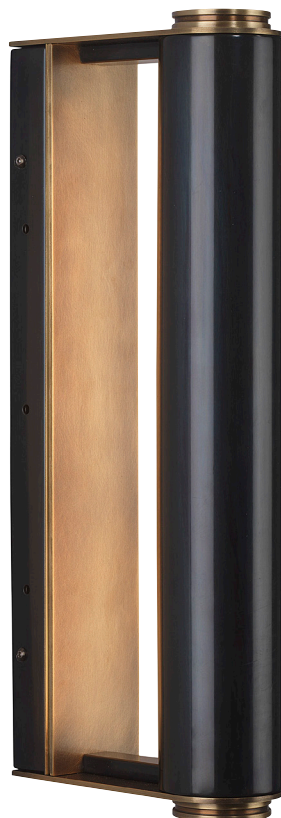

# Cavendish

NA656/CBR

## Wall

- Material:** Carbonne / Old English Brass  
**Dimensions:** 63 (W) × 409 (H) × 160 (D) mm  
**Lamp Type:** LED  
**Lamp Base:** LED Strip  
**Lamp Wattage:** 14.4 WPMT

## Finishes

Carbonne

Old English Brass